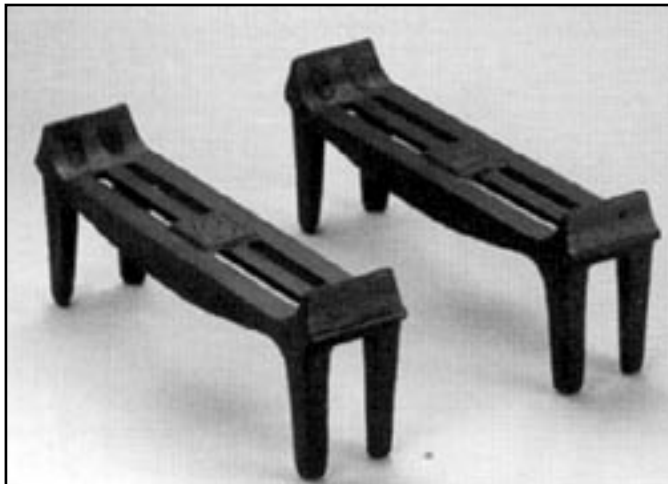

LOG DOGS

LLD15 15" 15"; 26 lbs. per pair
LLD19 19" 19"; 31 lbs. per pair