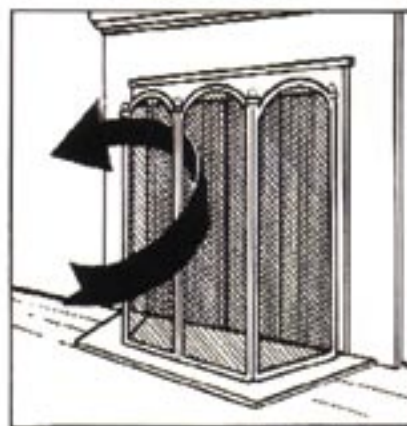

SCR-13 86"W x 30"H"; Front 32"W; Sides 28"W; CBack Opening 62"W; Wrought Iron frame all around; Rod included; Black Powdercoat

Child-Guard Stove Protection

A must have for stove users with children and pets at home. Heavy gauge #10 mesh. Trim all around the wire mesh panels. Full size 82" W x 30" H; Front Panel: 30" W; Sides: 26" W Rod included. 3/carton.

Stock #
SCR-12

Guardian Stove Screen

31"H"; Center 30"W; Sides 10"W

- X800232 Black
- X800234 Brushed Steel (shown)
- X800236 Antique Brass Plated
- X800238 Antique Copper
- X800239 Chocolate Brown

NITE GUARD