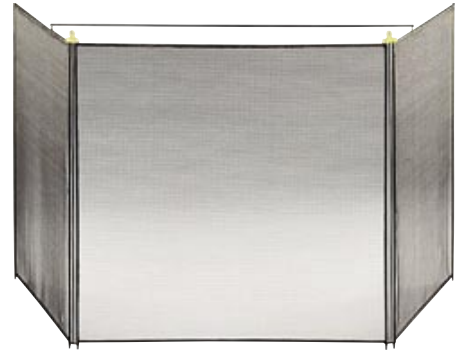

X800275 Black; 39"W x 33-1/2"H' Sides: 31-3/4"

Classic with Doors; Graphite Powdercoat
 S-63 38"W x 30"H'
 S-63L 44"W x 33"H'

X800285 Black; 39"W x 31"H'
 X800286 Black; 44"W x 33"H'

FIREPLACE SCREENS

3-Fold Child-Guard for Large Stoves

SCR-13 86"W x 30"H"; Front 32"W; Sides 28"W; CBack Opening 62"W; Wrought Iron frame all around; Rod included; Black Powdercoat

Child-Guard Stove Protection

A must have for stove users with children and pets at home. Heavy gauge #10 mesh. Trim all around the wire mesh panels. Full size 82" W x 30" H; Front Panel: 30" W; Sides: 26" W Rod included. 3/carton.