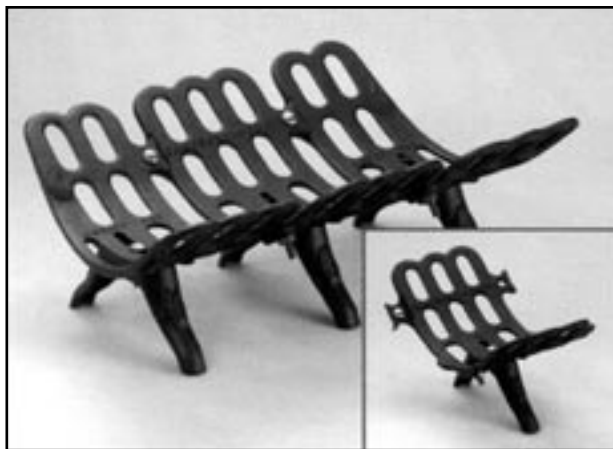

G500-24

G500-C Center Section

We Can Make This In Almost Any Length You Want!